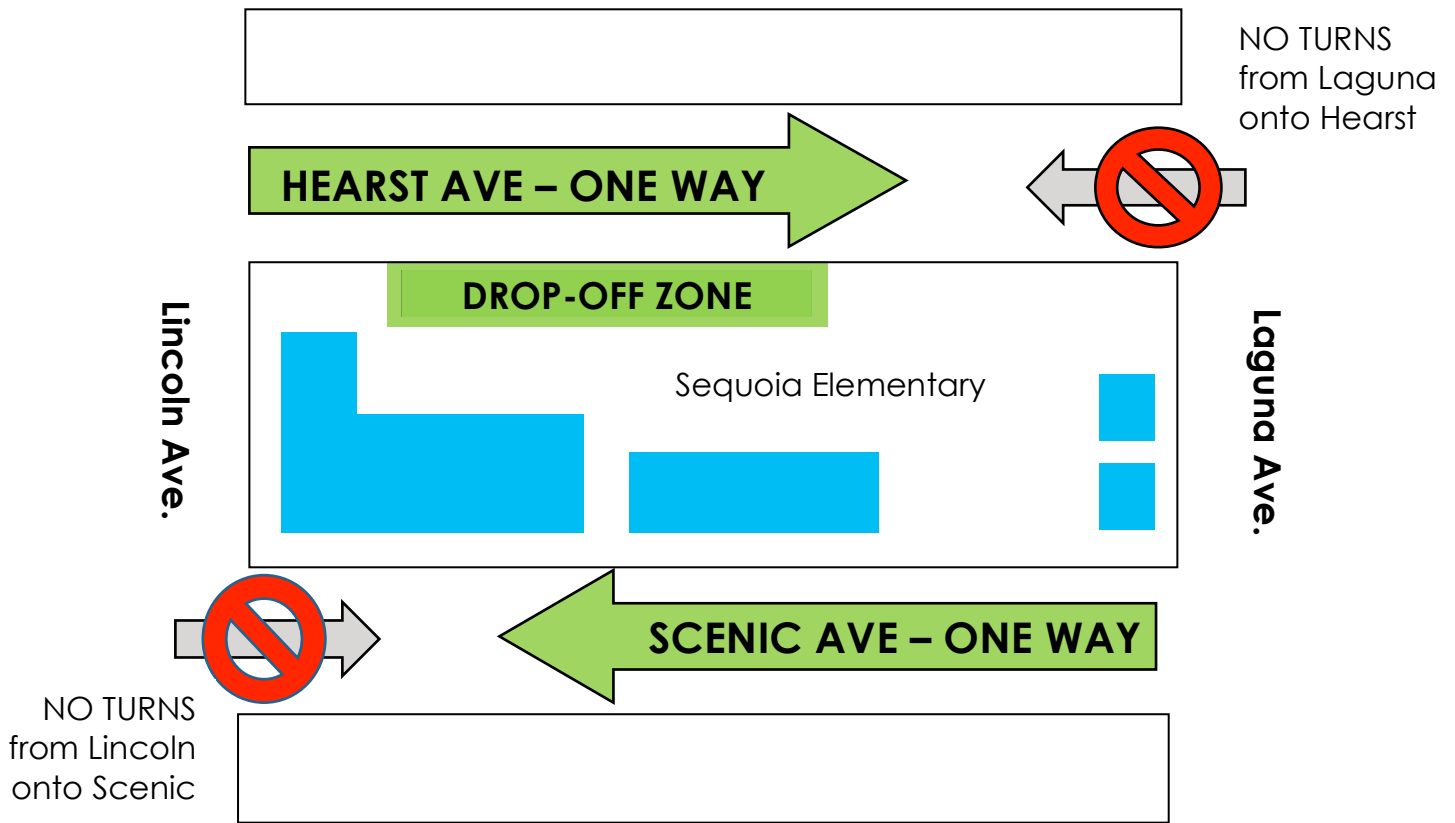

SEQUOIA ELEMENTARY TRAFFIC SAFETY MAP

SEQUOIA ELEMENTARY TRAFFIC SAFETY AGREEMENT

Dear Parents:

Please explore alternatives to daily door-to-door drop-offs by car... walk, scoot, ride bikes, or hook up with a walking school bus. If you live too far away, try setting up a carpool with other parents, drive to meet a walking school bus, or park a few blocks away. For those who do not have time to park and must drop-off quickly, please follow the guidelines below so we can get our kids to school safely:

- Use the map above to determine your best route to the drop-off zone on Hearst Ave.
- Do not ever block driveways, double-park, or leave your car unattended in drop-off zone.
- Do not make U-turns on any streets around the school.
- Pull over completely at legal parking spots or drop-off zone, before letting children out.
- Slow down and watch for pedestrians, especially at crosswalks.
- Please note that there is no yard supervision until 8:20 am.
- If your child is in TK/Kindergarten, you must stay with your child until the 8:30 am bell.
- Be courteous and helpful to neighbors and other parents.