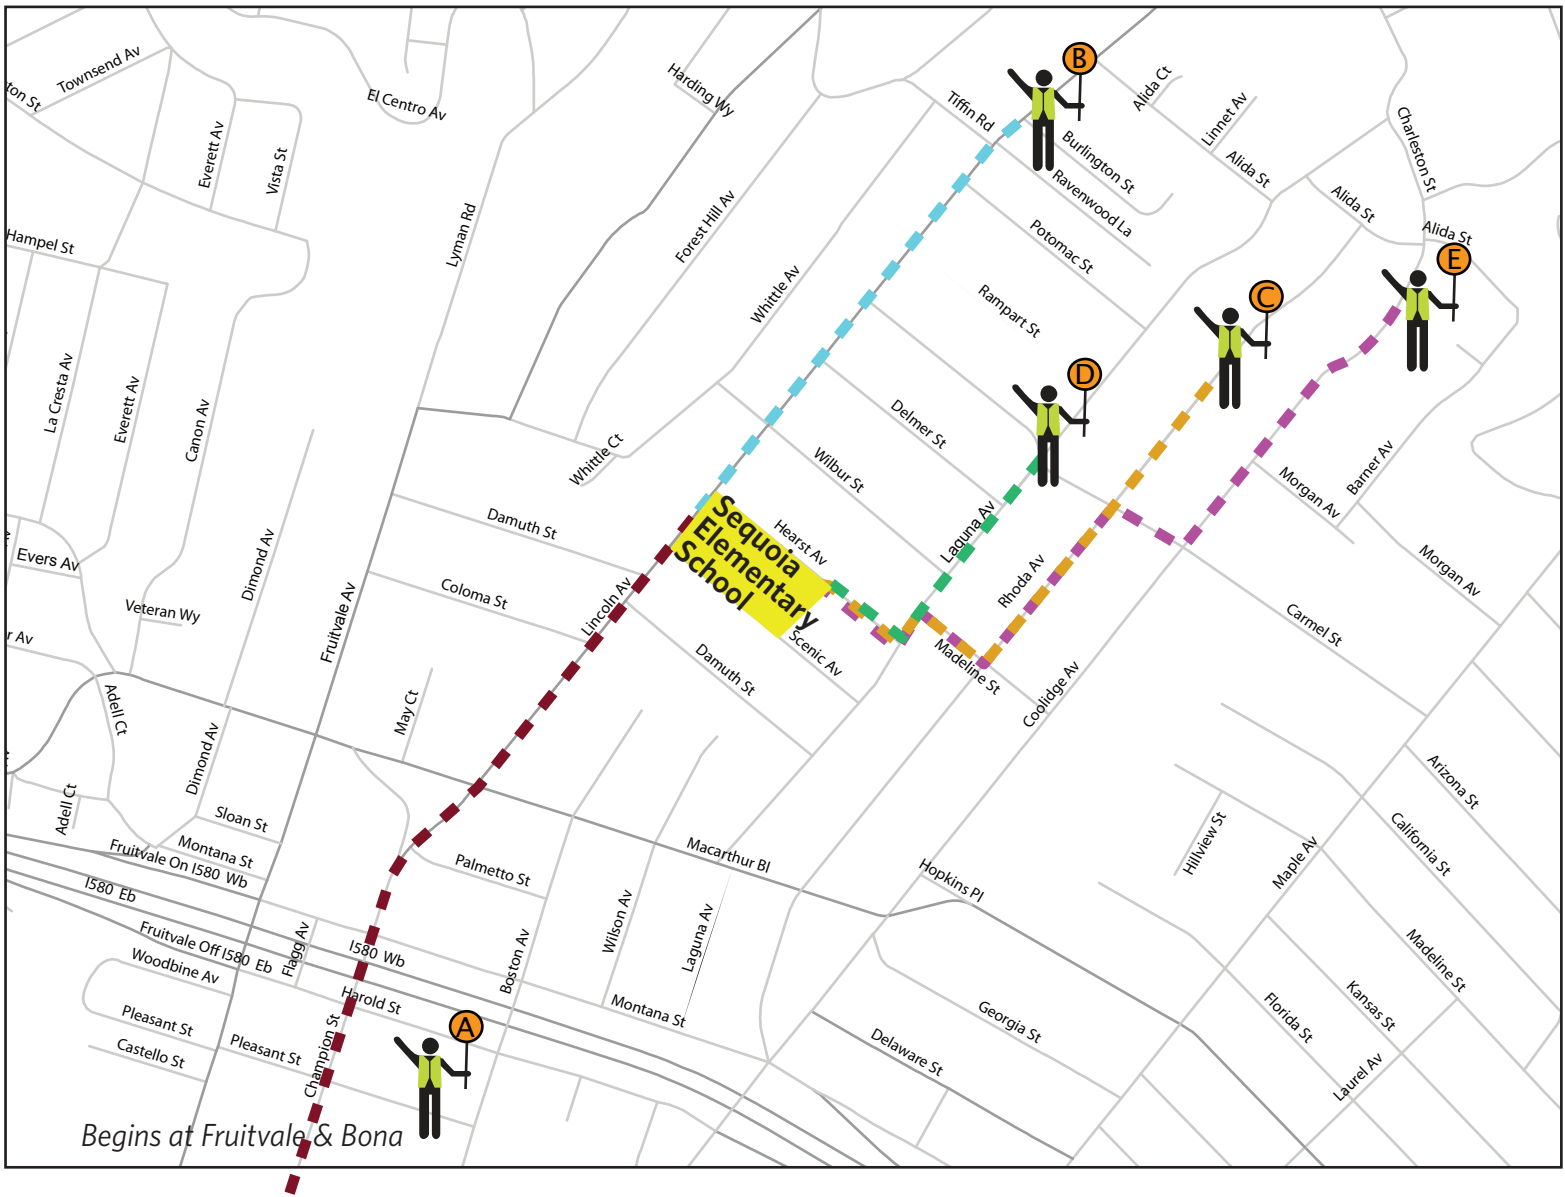

# Sequoia Elementary School

## Walking School Bus Map

### Route C

**Meets:** 8:15 every morning

**Contact:** Erin Conner,  
erinjarrell@gmail.com

### Route D

**Meets:** 8:15 every morning

**Contact:** Kristin Escue  
kescue@me.com